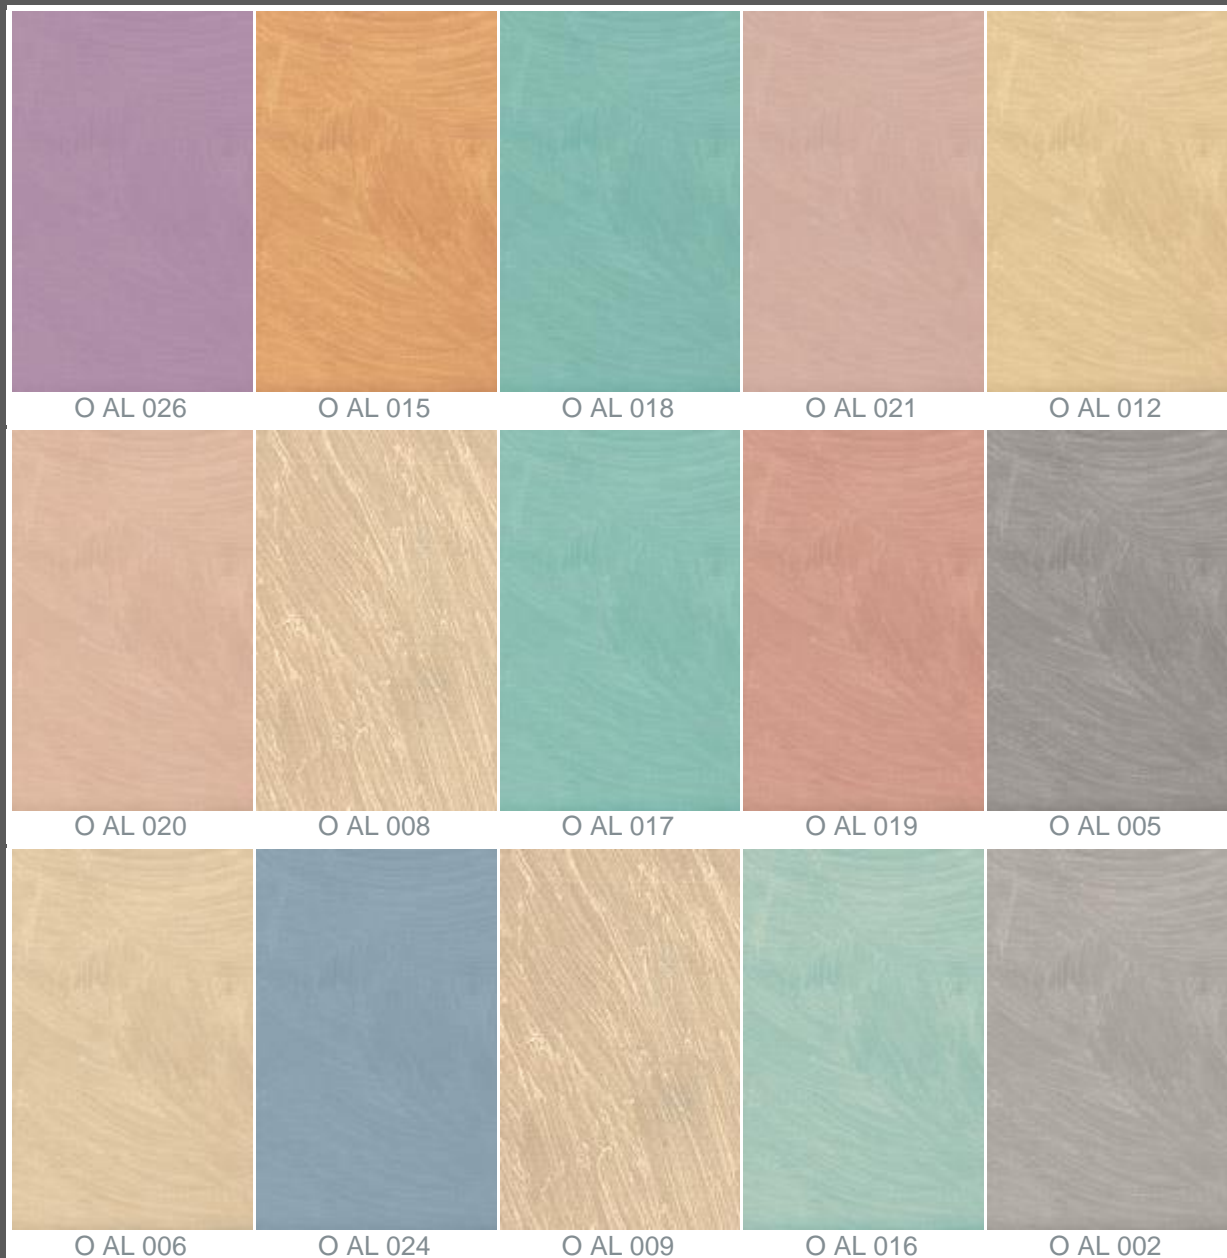

Deckanstrich mit Perleffekt

Das glänzende Spiel des Perlmutts findet seinen höchsten Ausdruck in diesem Deckanstrich mit edlen Farbtönen.

Pearly Finish

The brilliant play of light of mother of pearl is glorified in this sophisticated finish.